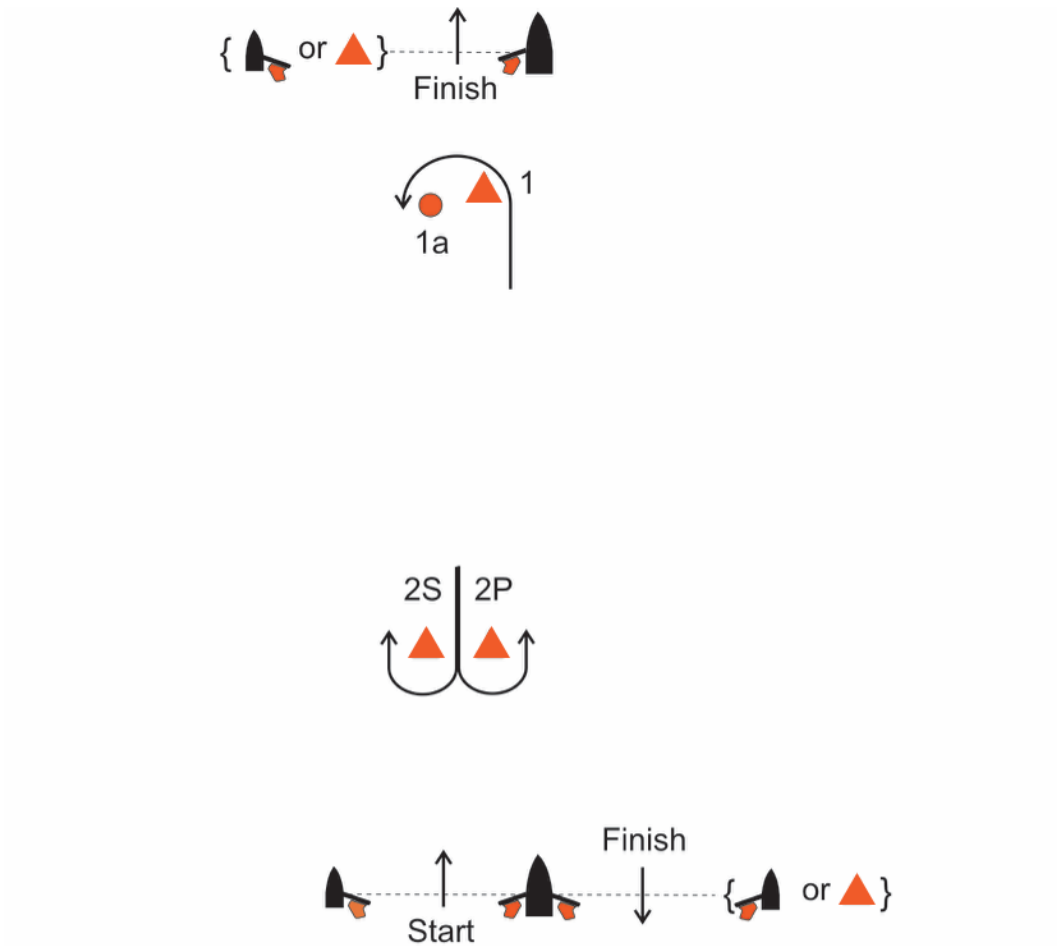

# M24 GULF COAST CHAMPIONSHIP REGATTA COURSE DIAGRAM

## Pennant 4 / Course 4

Start - 1 - 1a - 2S/2P - 1 - 1a - Finish (Downwind)

## Pennant 5 / Course 5

Start - 1 - 1a - 2S/2P - 1 - 1a - 2S/2P - Finish (Upwind)